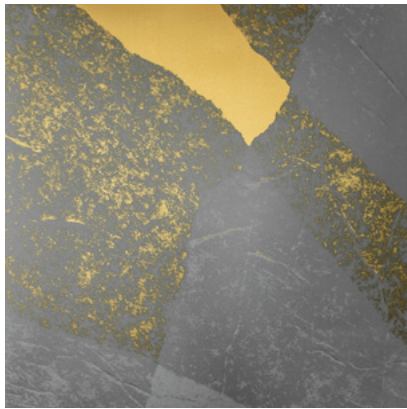

Calico

RELIC

Tear Sheet

Relic is a luminous exploration into the layers of time.

GLYPH

PETRA

RUNE

STELA

STRATA

TABLA

TIGRIS

Relic Tigris

Suitable for residential and commercial projects

COLOR
Tigris

STOCK
Made to order

REPEAT
Non-repeating