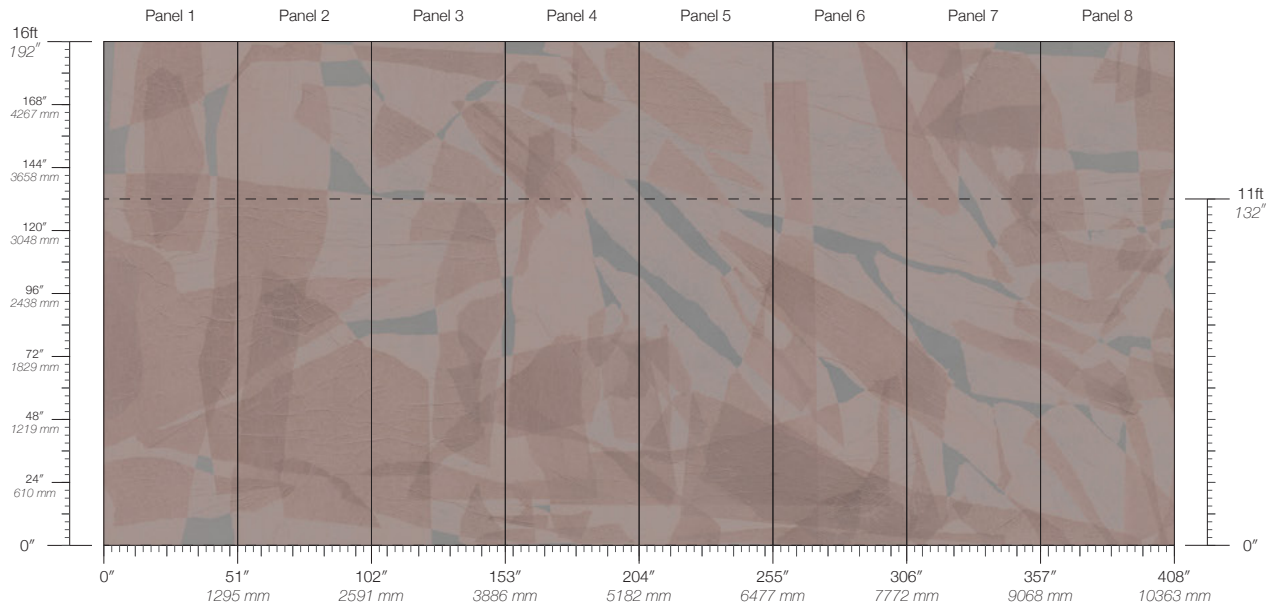

Relic Tigris

Suitable for residential and commercial projects

COLOR
Tigris

STOCK
Made to order

REPEAT
Non-repeating

CONTACT
sales@calicowallpaper.com
+1 718 243 1705
57 Lispenard Street
New York, NY 10013 USA

ITEM
3007

MINIMUM
1 panel

LEAD TIME
4 weeks to print

CONTENT
Type II Vinyl

MAINTENANCE
Water-based cleanser

ORIGIN
USA

DISCLAIMER
Panel maps represent mural artwork only. Reference the physical sample for color and texture.

PANEL WIDTH
51" / 1295 mm trimmed

FLAMMABILITY
ASTM E84 Adhered Class A

DETAILS
Custom options available

PANEL HEIGHT
132" / 3353 mm standard
192" / 4877 mm extended

ENVIRONMENTAL
Recycled Content, Phthalate Free
Low VOC, HPD Available

PRICE
Available upon request